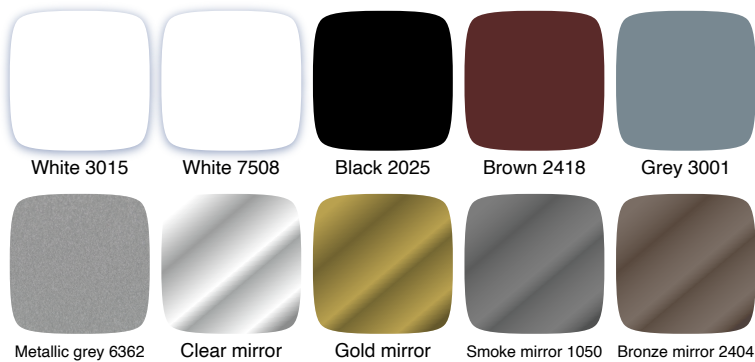

ACRYLIC COLOR CHART*

Translucent

Transparent

Opaques

Frosted or matte

Clear

Recycled