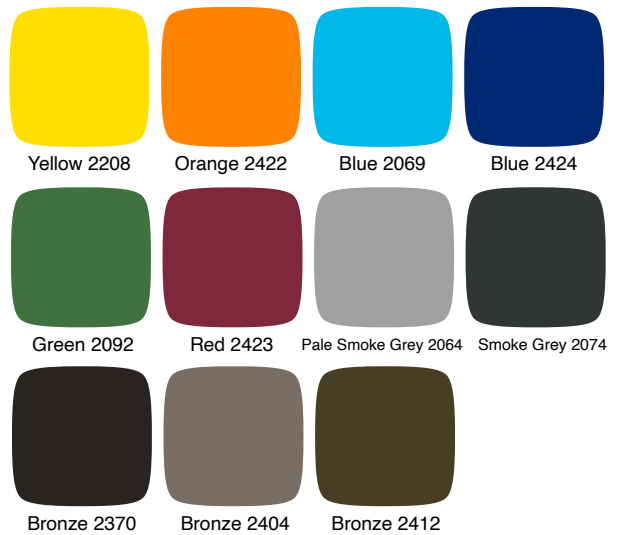

ACRYLIC COLOR CHART*

Translucent

Transparent

Opaques

Frosted or matte

Clear

Recycled