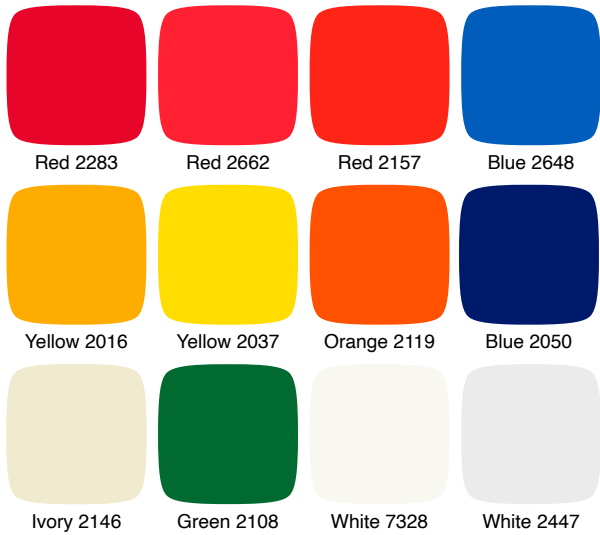

ACRYLIC COLOR CHART*

Translucent

Transparent

Opaques

Frosted or matte

Clear

Recycled